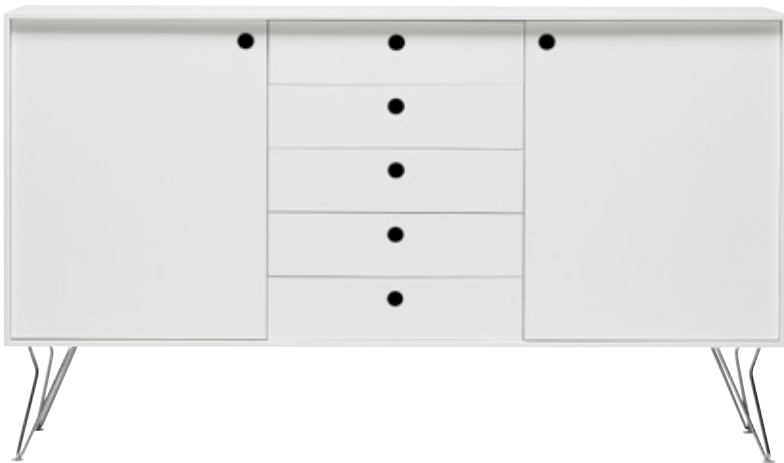

Alento

Design by Rolf Fransson

voice®

Alento

Alento is a wide range of storage furniture that works at home as well as in the office. The series has a touch of the 50's-60's but with a modern twist. Alento is available as chest of drawers, sideboards in different sizes and a cabinet. The look can be altered by using different fronts and legs or wheels. The frame is always in matt pure white and the fronts are available in ash, matt pure white or high gloss walnut.

Alento är en bred förvaringsserie som fungerar lika bra i hemmet som på kontoret. Serien har en touch av 50-60-tal men i modern tappning. Alento finns som byrå, flera olika typer av sideboards och ett kabinett. Utseendet kan varieras med hjälp av olika fronter och ben eller hjul. Stommen är alltid mattlackad i vitt och fronterna finns i ask, matt vitlack eller högglanslackad valnöt.

Collection

Chest of drawers
 53w x 46d x 50h
 Art No 070001-
 Standard with metal legs,
 legs in ash - same height
 base 125 mm lower,
 wheels 105 mm lower

Chest of drawers
 53w x 46d x 125h
 Art No 070004-
 Standard with metal legs,
 legs in ash - same height
 base 125 mm lower,
 wheels 105 mm lower

Cabinet
 102w x 46d x 138h
 Art No 070011-
 Standard with base,
 legs 125 mm higher,
 wheels 20 mm higher

Sideboard
 152w x 46d x 50h
 Art No 070007- (3 drawers)
 Art No 070008- (2 drawers,
 1 flipfront)
 Standard with metal legs,
 legs in ash - same height
 base 125 mm lower,
 wheels 105 mm lower